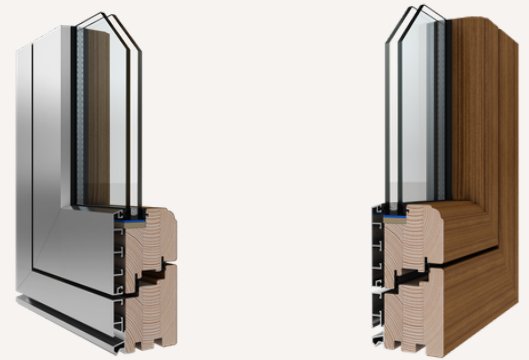

## W- SERIES

CARRYING THE  
BEST CUSTOM-  
MADE WINDOWS

Because your home deserves  
the best

**SOLID  
WOOD**

## 2018 COLLECTION

BUILT WITH YOU IN MIND

W-Series comes standard with multi-point locking systems including easy to use operating handles

These German engineered windows are made to last, with double pane low-e tempered glass